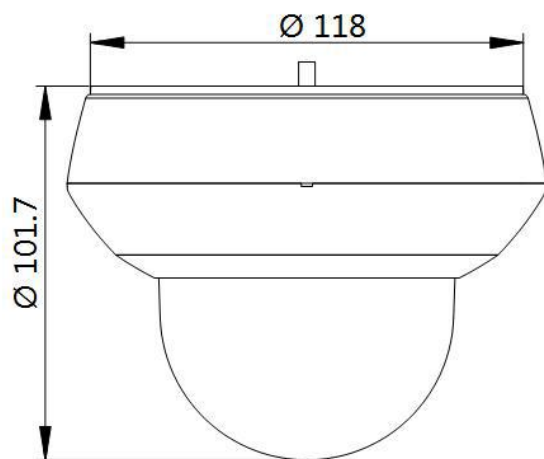

NP104-IR/4X

4MP 4× IR Indoor Network PTZ Camera

Dimensions

Unit:mm