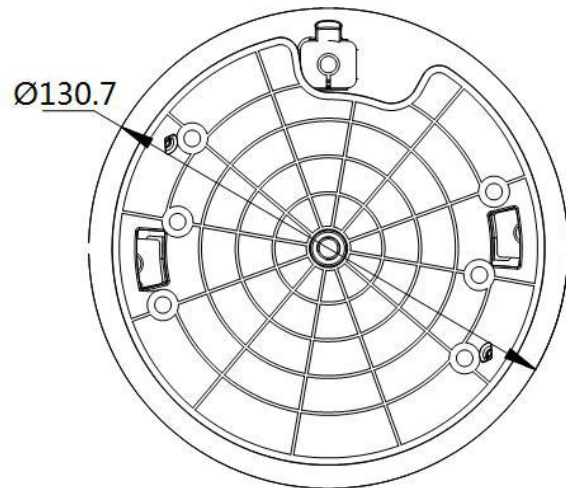

NP104-IR/4X

4MP 4× IR Indoor Network PTZ Camera

Dimensions

Unit:mm