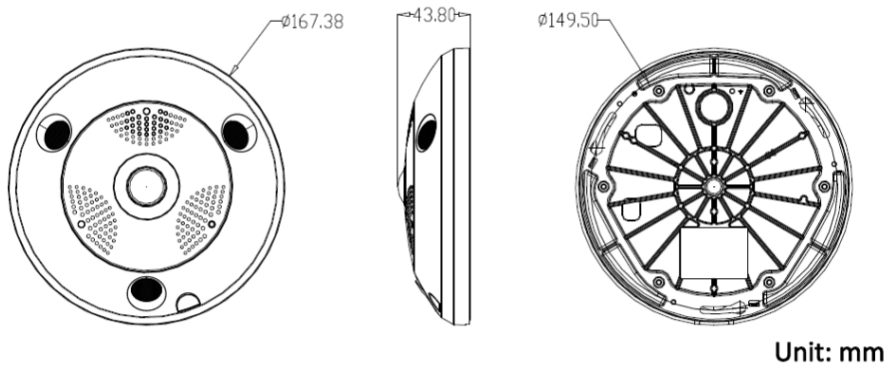

NCA06E-FEA

6 MP IR Network Fisheye Camera

Reset Button	Yes
General	
Operating Conditions	-40 °C to +60 °C (-40 °F to +140 °F), Humidity 95% or less (non-condensing)
Power Supply	12 VDC ± 20%, PoE (802.3at, class 4), two-core terminal block
Power Consumption	12 VDC, 1 A, max. 12.5 W PoE (802.3at, 42.5 to 57 V), 0.4 A to 0.3 A, max. 15 W
Protection Level (-V)	IP67, IK8
Heater	Yes
Material	Metal
Dimensions	167.4 × 152.8 × 55 mm (6. 6" × 6" × 2.2")
Weight	Approx. 1400 g (3.09 lbs)

Dimensions

Accessories

Junction Box

Wall Mount

Pendent Mounting