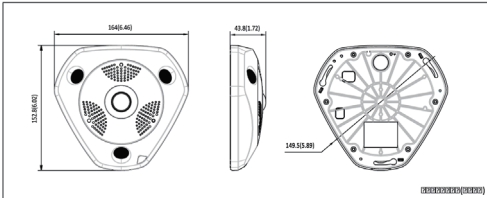

### Dimensions

NCA06-FEA	
<b>Camera</b>	
Image Sensor	1/1.8" progressive scan CMOS
Min. Illumination	0.05 lux @ (F1.2, AGC ON) 0.3 lux @ (F2.8, AGC ON ) 0 lux with IR
Shutter Speed	1/25 (1/30)s ~ 1/100,000s
Lens	1.27mm @F2.8, angle of view: 360°
Lens mount	M12
Day & Night	ICR
<b>Compression Standard</b>	
Video Compression	H.264/MJPEG
H.264 Type	Baseline Profile / Main Profile / High Profile
Video Bit Rate	32 Kbps – 16 Mbps
Audio Compression	G.711/G.726/MP2L2
Audio Bit Rate	64Kbps (G.711) / 16Kbps (G.726) / 64Kbps (MP2L2)
<b>Image</b>	
Max. Resolution	3072 x 2048
Frame Rate	High-frame Mode: support 50Hz: 1 x fisheye (3072 x 2048, 25fps) or (2048 x 2048, 25fps) or 4 x PTZ at (1024 x 768, 30fps) 60Hz: 1 x fisheye (3072 x 2048, 25fps) or (2048 x 2048, 30fps) or 4 x PTZ at (1024 x 768, 30fps) Multi-channel Mode: support 50Hz: 1 x fisheye (1280 x 1280, 12.5fps) and 1 x panoramic (2048 x 1536, 12.5fps) and 3 x PTZ (1024 x 768, 12.5fps) 60Hz: 1 x fisheye (1280 x 1280, 15fps) and 1 x panoramic (2048 x 1536, 15fps) and 3 x PTZ (1024 x 768, 15fps)
Number of Streams	High Frame Rate Mode: 1 or 4 Multi-Channel: up to 5 (No sub-streams)
Digital Noise Reduction	3D DNR
Wide Dynamic Range	Digital WDR
Image Setting	Saturation, Brightness, Contrast, Hue, Sharpness, AGC, White Balance
High Light Compensation	Support
Day/night Switch	Auto / Manual / Scheduled / Alarm trigger
<b>Network</b>	
Network Storage	NAS, SAMB / CIFS
Alarm trigger	Motion detection, dynamic analysis, tamper alarm, network disconnect, IP address conflict, storage full, storage error
Protocols	TCP/IP, ICMP, HTTP, HTTPS, FTP, DHCP, DNS, DDNS, RTP, RTSP, RTCP, PPPoE, NTP, UPnP, SMTP, SNMP, IGMP, 802.1X, QoS, IPv6, Bonjour
Security	User Authentication, Watermark, IP address filtering, Anonymous access
Standard	ONVIF, PSIA, CGI
<b>Interface</b>	
Audio Input	1-ch 3.5 mm audio interface, Mic in/Line in. built-in Microphone
Audio Output	1-ch 3.5 mm audio interface
Communication Interface	1 RJ45 10M/100M/1000M Ethernet port 1 RS-485 interface (-S)
Alarm Input	1
Alarm Output	1
On-board storage	Built-in Micro SD/SDXC slot, up to 64 GB
<b>General</b>	
Operating Conditions	-30 °C – 60 °C (-22 °F – 140 °F) Humidity 95% or less (non-condensing)
Power Supply	DC12V±10% / PoE
Power Consumption	Max. 11W
IR range	Max. 10m
Protection	IEC 60068-2-75 test, Eh, 50J; EN 50102, EN50155, IK10 (-V)
Dimensions	164 x 152.8 x 43.8mm (6.46" x 6.02" x 1.72")
Weight	1400g