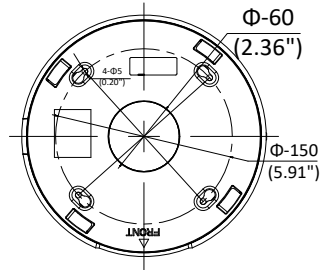

Dimensions

Unit: mm

Accessories

Cap (Included)