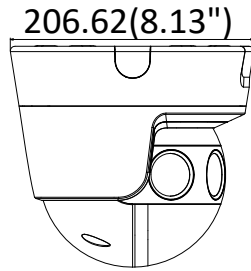

Dimensions

Unit: mm

Accessories

Cap (Included)