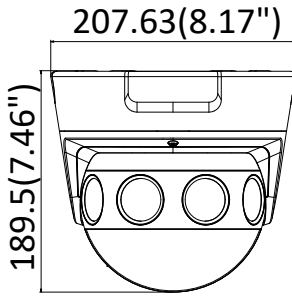

Dimensions

Unit: mm

Accessories

Cap (Included)