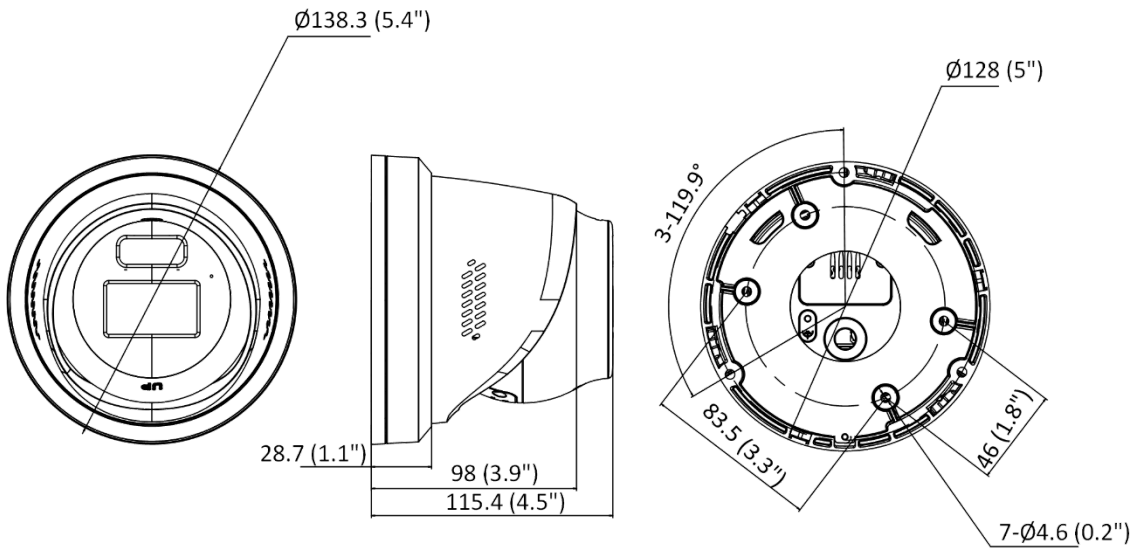

NC458G2-XDLIU-SR

8 MP Smart Hybrid Light with ColorVu Fixed Turret Network Camera

■ Dimension

Unit: mm (inch)

■ Accessory

■ Optional

1273ZJ-140 Wall Mount	1273ZJ-140B Wall Mount	1271ZJ-140 Pendant Mount	1275ZJ-SUS Vertical Pole Mount	1276ZJ-SUS Corner Mount
1280ZJ-DM21 Junction Box