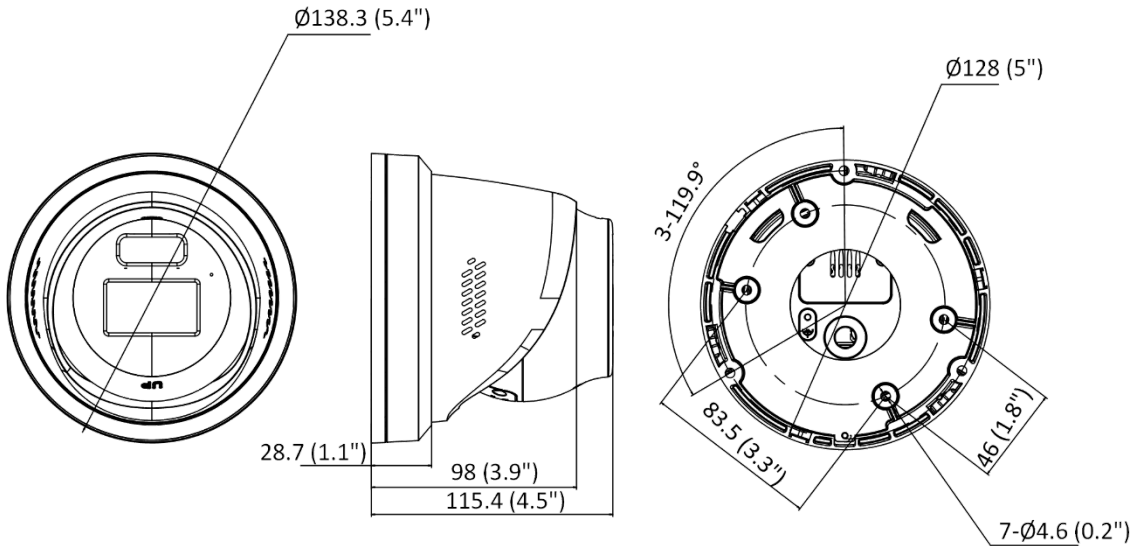

NC454G2-XDLIU-SR

4 MP Smart Hybrid Light with ColorVu Fixed Turret Network Camera

■ Dimension

Unit: mm (inch)

■ Accessory

■ Optional

1273ZJ-140 Wall Mount	1273ZJ-140B Wall Mount	1271ZJ-140 Pendant Mount	1275ZJ-SUS Vertical Pole Mount	1276ZJ-SUS Corner Mount
1280ZJ-DM21 Junction Box