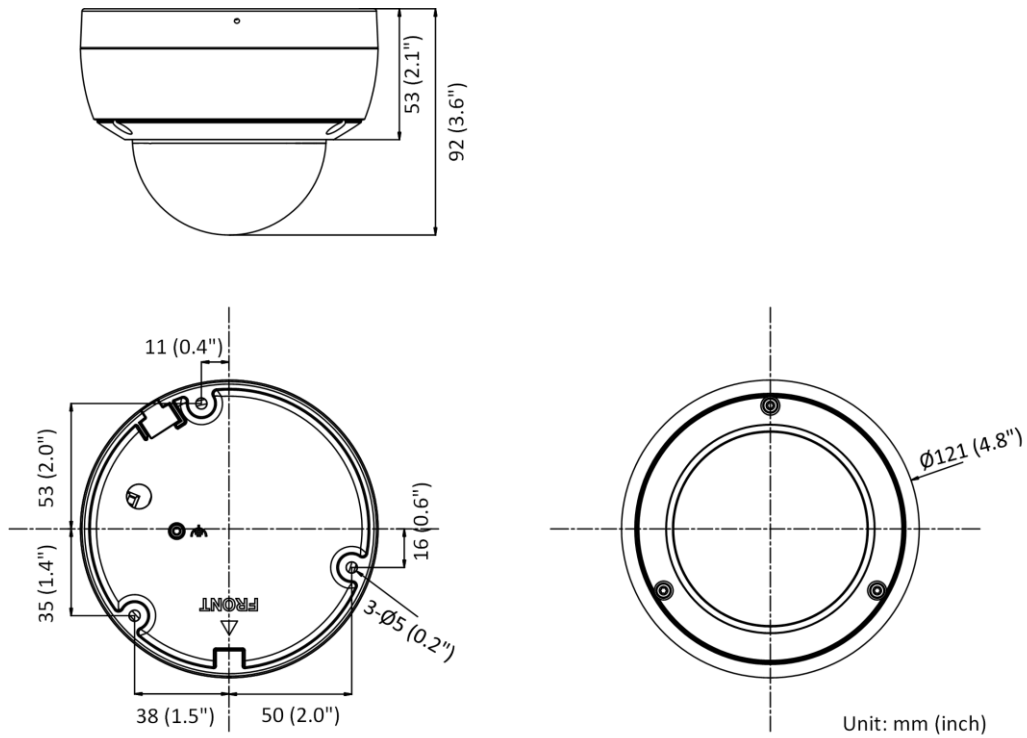

NC354-TD 2.8MM

4 MP AI Technology Fixed Dome Network Camera

▪ Dimension

▪ Accessory

1272ZJ-120B
Wall Mount

1272ZJ-120
Wall Mount

1276ZJ-SUS
Corner Mount