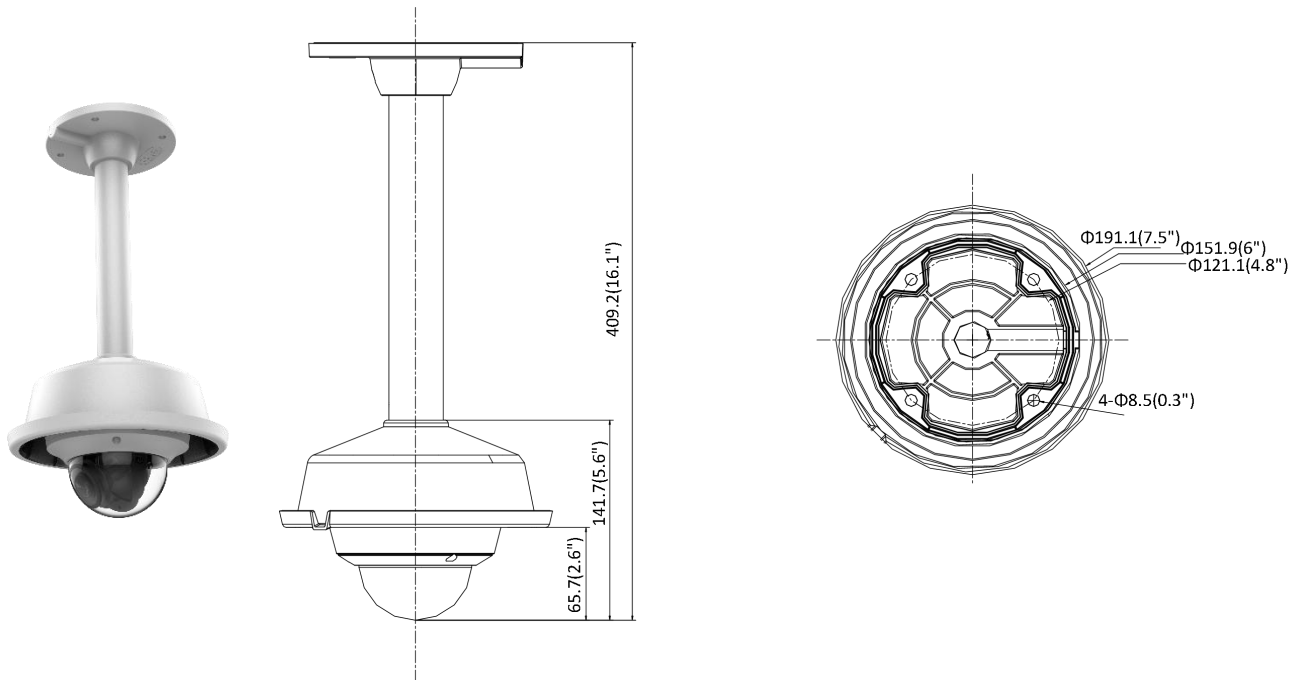

NC344-TD 2.8MM

4 MP IR Fixed Dome Network Camera

Dimension

Camera:

Wall Mounting with the Bracket (1272ZJ-120 and 1253ZJ-M):

NC344-TD 2.8MM

4 MP IR Fixed Dome Network Camera

Pendant Mounting with the Bracket (1271ZJ-120 and 1253ZJ-M): Unit: mm(inch)