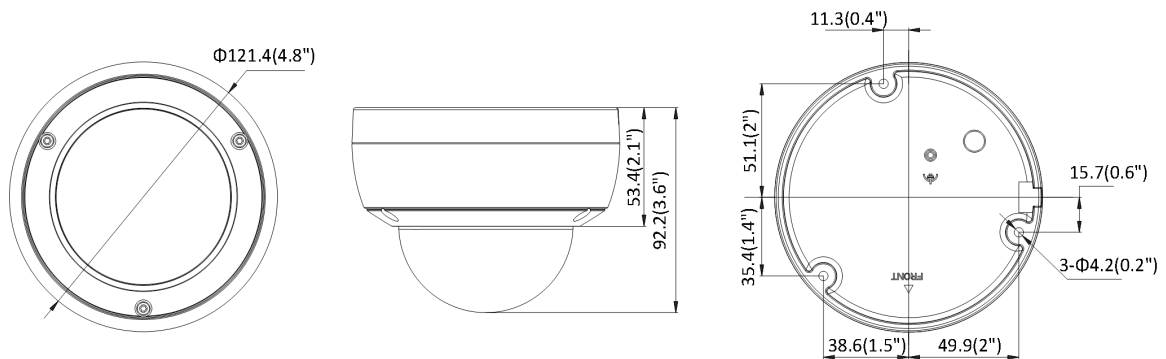

NC344-TD 2.8MM

4 MP IR Fixed Dome Network Camera

Dimension

Camera:

Wall Mounting with the Bracket (1272ZJ-120 and 1253ZJ-M):