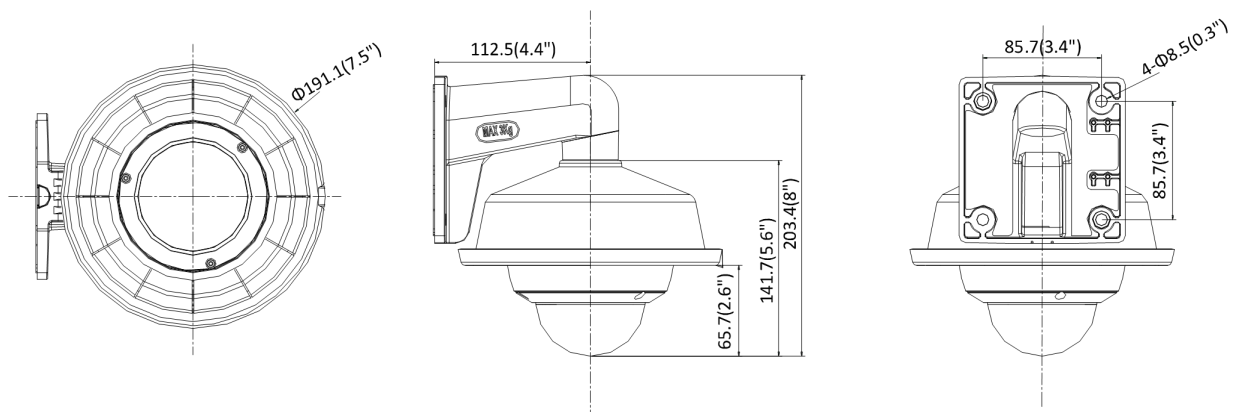

NC344-TD 2.8MM

4 MP IR Fixed Dome Network Camera

Dimension

Camera:

Wall Mounting with the Bracket (1272ZJ-120 and 1253ZJ-M):