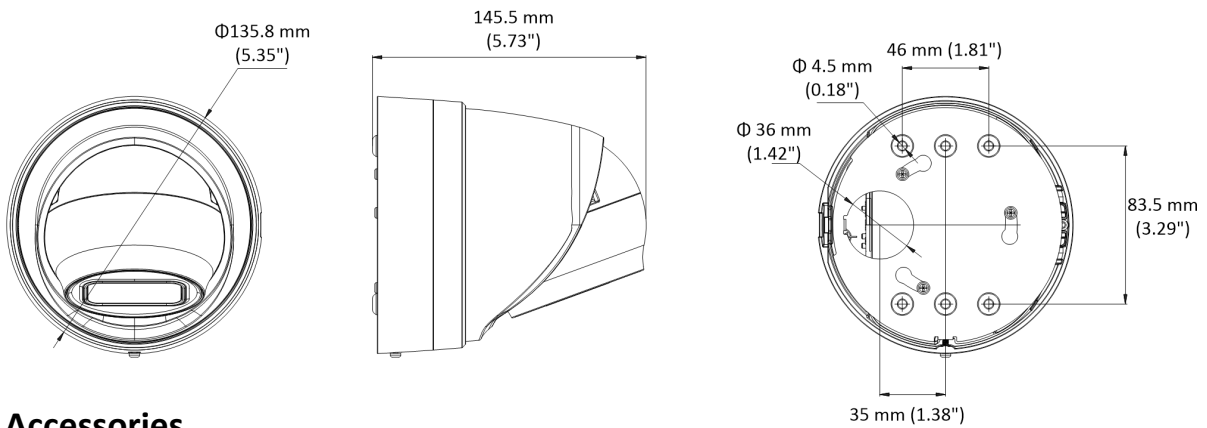

NC328-XDZ

8 MP WDR Vari-focal Network Turret Camera

Dimensions

Accessories

GSS East (NY Branch)
59-43 Fresh Meadow Lane
Fresh Meadows, NY 11365
718-767-0099

GSS West (CA Branch)
15222 Stafford St
City of Industry, CA 91744
323-234-2835