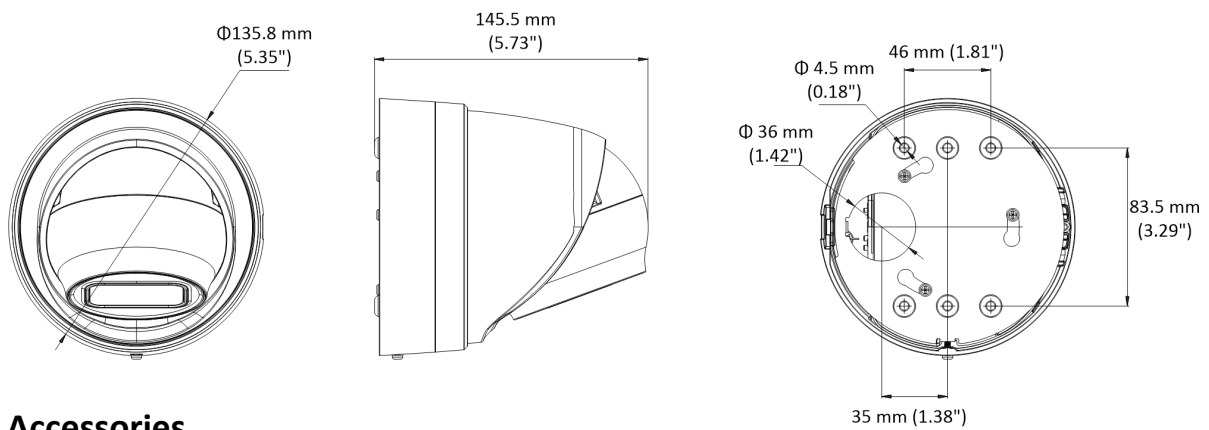

NC328-XDZ

8 MP WDR Vari-focal Network Turret Camera

Dimensions

Accessories