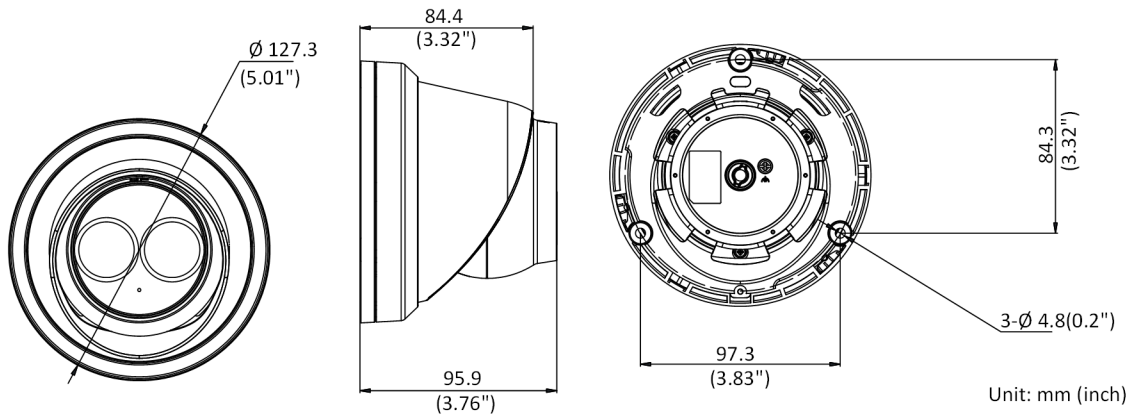

## 8 MP IR Fixed Turret Network Camera

General	
Web Client Language	32 languages English, Russian, Estonian, Bulgarian, Hungarian, Greek, German, Italian, Czech, Slovak, French, Polish, Dutch, Portuguese, Spanish, Romanian, Danish, Swedish, Norwegian, Finnish, Croatian, Slovenian, Serbian, Turkish, Korean, Traditional Chinese, Thai, Vietnamese, Japanese, Latvian, Lithuanian, Portuguese (Brazil)
General Function	Anti-flicker, three streams, heartbeat, mirror, privacy masks, password reset via e-mail, pixel counter, HTTP listening
Reset	Reset via reset button on camera body, web browser and client software
Startup and Operating Conditions	-30 °C to 60 °C (-22 °F to 140 °F), humidity 95% or less (non-condensing)
Storage Conditions	-30 °C to 60 °C (-22 °F to 140 °F), humidity 95% or less (non-condensing)
Power Supply	12 VDC ± 25%, Φ 5.5 mm coaxial power plug; PoE (802.3af, class 3)
Power Consumption and Current	12 VDC, 0.6 A, max. 7.5 W; PoE (802.3af, 36 V to 57 V), 0.3 A to 0.2 A, max. 8 W
Material	Metal
Dimensions	Camera: Φ 127.3 × 95.9 mm (5" × 3.8") With package: 150 × 150 × 141 mm (5.9" × 5.9" × 5.6")
Weight	Camera: Approx. 635 g (1.4 lb.) With package: Approx. 890 g (1.96 lb.)
Approval	
EMC	47 CFR Part 15, Subpart B; EN 55032: 2015, EN 61000-3-2: 2014, EN 61000-3-3: 2013, EN 50130-4: 2011 +A1: 2014; AS/NZS CISPR 32: 2015; ICES-003: Issue 6, 2016; KN 32: 2015, KN 35: 2015
Safety	UL 60950-1, IEC 60950-1:2005 + Am 1:2009 + Am 2:2013, EN 60950-1:2005 + Am 1:2009 + Am 2:2013, IS 13252(Part 1):2010+A1:2013+A2:2015
Chemistry	2011/65/EU, 2012/19/EU, Regulation (EC) No 1907/2006
Protection	Without -U: Ingress protection: IP67 (IEC 60529-2013) With -U: Ingress protection: IP66 (IEC 60529-2013)

### Dimensions