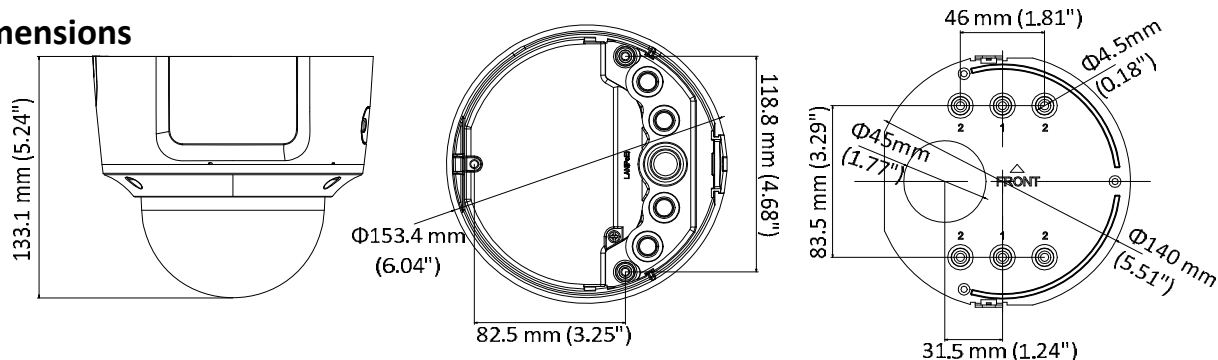

NC328-VDZ

8 MP WDR Vari-focal Network Dome Camera

Dimensions

Accessories

GSS East (NY Branch)
59-43 Fresh Meadow Lane
Fresh Meadows, NY 11365
718-767-0099

GSS West (CA Branch)
15222 Stafford St
City of Industry, CA 91744
323-234-2835