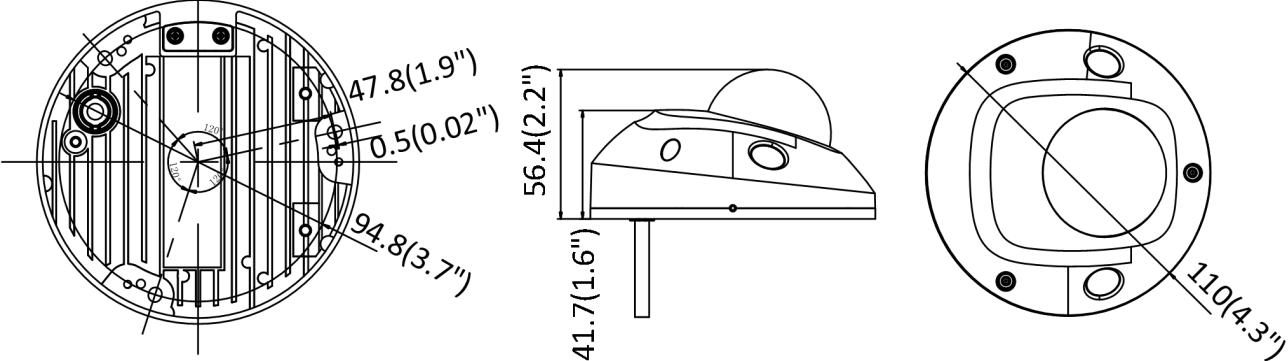

NC326-WDC 2.8mm

6 MP IR Fixed Mini Dome Network Camera

Dimensions

Accessories