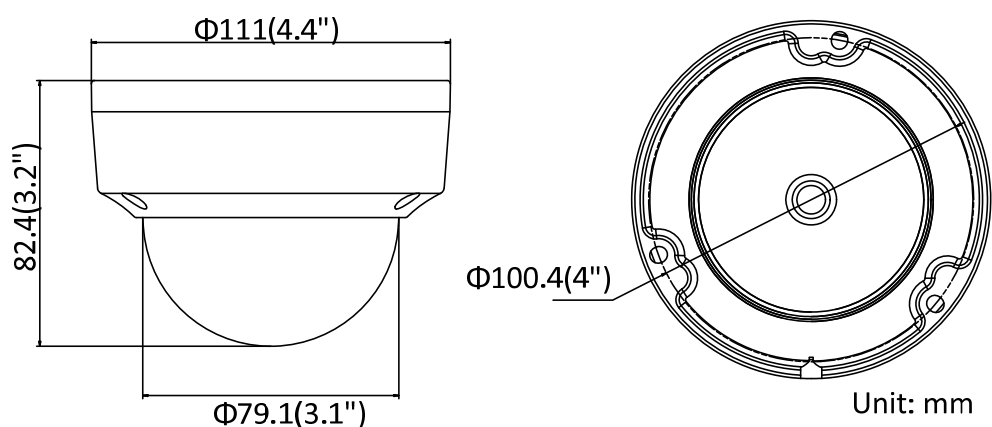

NC326-TD 2.8/4MM

6 MP IR Fixed Dome Network Camera

Dimensions

Accessories

1259ZJ

1272ZJ-110

1272ZJ-110B

1271ZJ-110

1280ZJ-DM18

1276ZJ

1275ZJ

1250ZJ