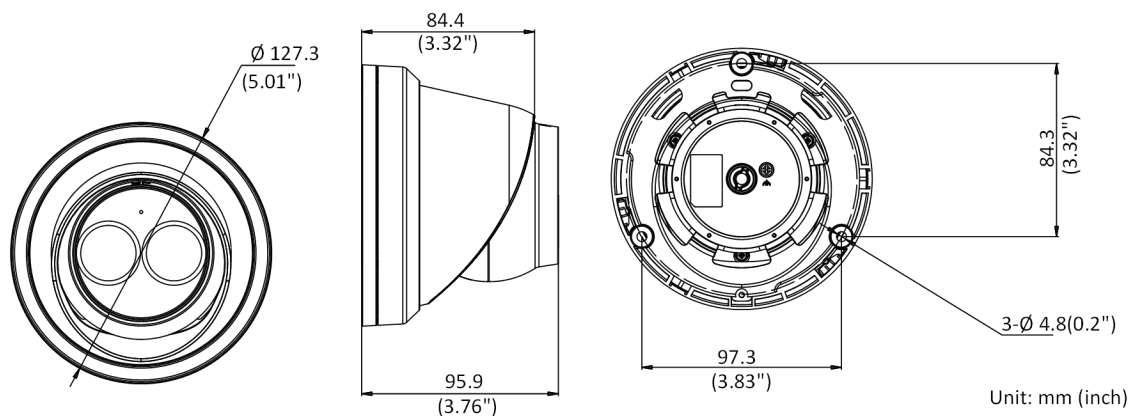

NC324-XDU

4MP IR Fixed Turret Network Camera

| | |
|----------------------------------|---|
| | e-mail, pixel counter, HTTP listening |
| Reset | Reset via reset button on camera body, web browser and client software |
| Startup and Operating Conditions | -30 °C to 60 °C (-22 °F to 140 °F), humidity 95% or less (non-condensing) |
| Storage Conditions | -30 °C to 60 °C (-22 °F to 140 °F), humidity 95% or less (non-condensing) |
| Power Supply | 12 VDC ± 25%, Φ 5.5 mm coaxial power plug; PoE (802.3af, class 3) |
| Power Consumption and Current | 12 VDC, 0.5 A, max. 6 W; PoE (802.3af, 36 V to 57 V), 0.3 A to 0.2 A, max. 7.5 W |
| Material | Metal |
| Dimensions | Camera: Φ 127.3 × 95.9 mm (5" × 3.8") With package: 150 × 150 × 141 mm (5.9" × 5.9" × 5.6") |
| Weight | Camera: Approx. 635 g (1.4 lb.) With package: Approx. 890 g (1.96 lb.) |
| Approval | |
| EMC | 47 CFR Part 15, Subpart B; EN 55032: 2015, EN 61000-3-2: 2014, EN 61000-3-3: 2013, EN 50130-4: 2011 +A1: 2014; AS/NZS CISPR 32: 2015; ICES-003: Issue 6, 2016; KN 32: 2015, KN 35: 2015 |
| Safety | UL 60950-1, IEC 60950-1:2005 + Am 1:2009 + Am 2:2013, EN 60950-1:2005 + Am 1:2009 + Am 2:2013, IS 13252(Part 1):2010+A1:2013+A2:2015 |
| Chemistry | 2011/65/EU, 2012/19/EU, Regulation (EC) No 1907/2006 |
| Protection | Without -U: Ingress protection: IP67 (IEC 60529-2013) With -U: Ingress protection: IP66 (IEC 60529-2013) |