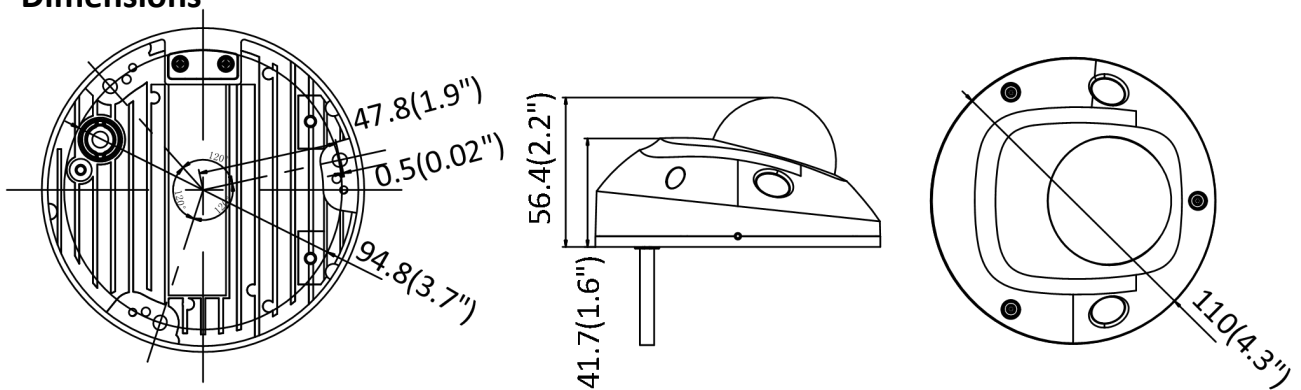

NC324-WDC

4 MP IR Fixed Mini Dome WIFI Network Camera

Dimensions

Accessories

1280ZJ-DM22

Junction Box