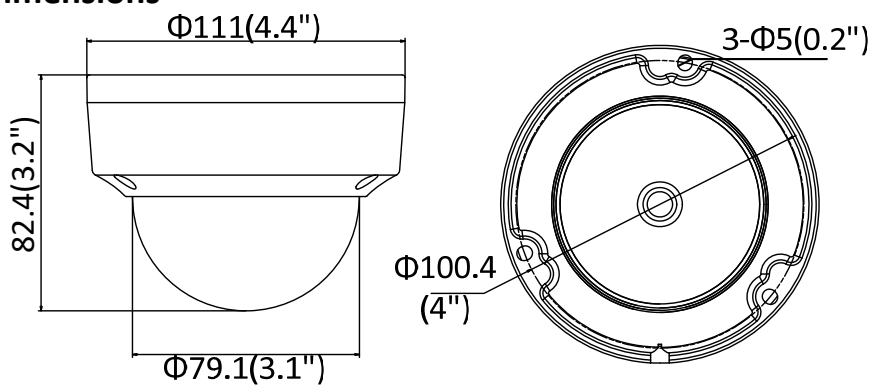

NC324-TDG 2.8MM

4 MP IR Fixed Dome Network Camera

Dimensions

Unit: mm

Accessories

1259ZJ

1272ZJ-110

1272ZJ-110B

1271ZJ-110

1280ZJ-DM18

1276ZJ

1275ZJ

1250ZJ