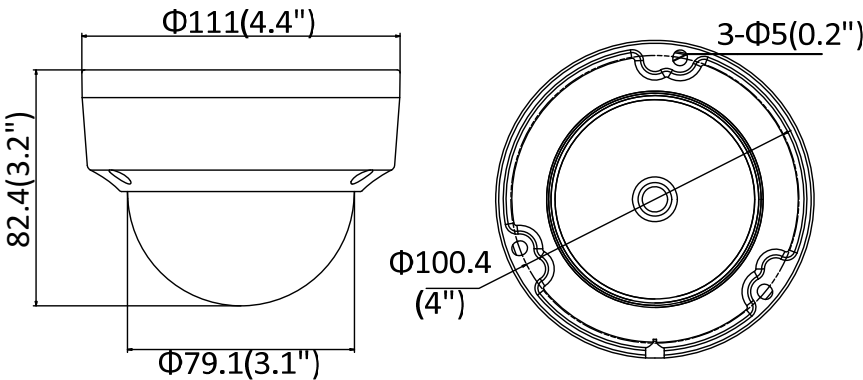

NC324-TD

4 MP IR Fixed Dome Network Camera

Dimensions

Unit: mm

Accessories

Junction Box
1280ZJ-DM18