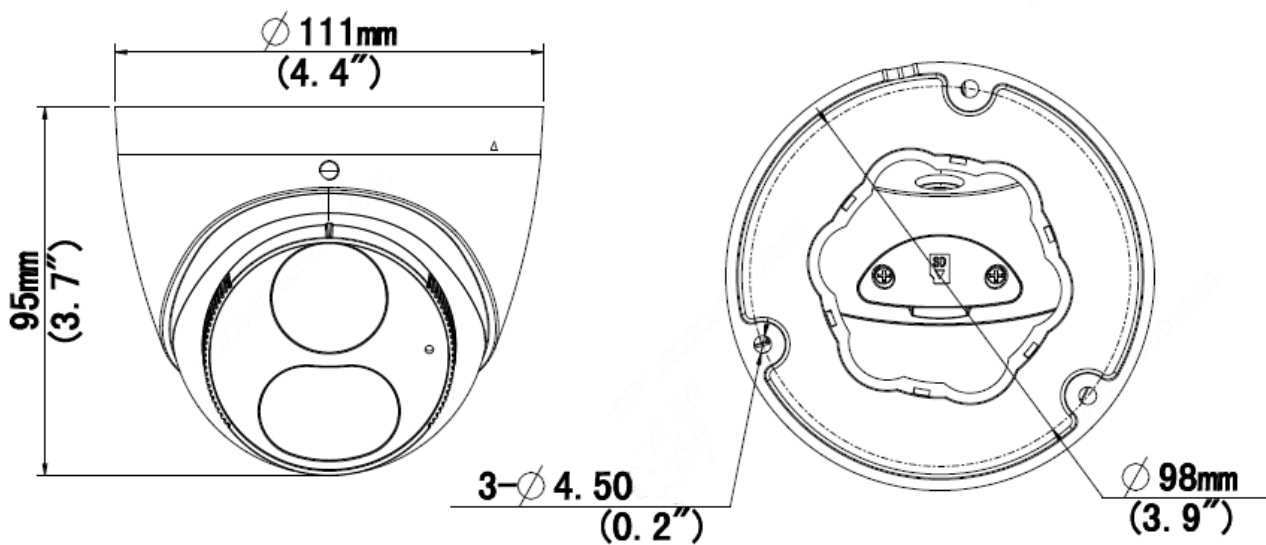

Safety	CE LVD (EN 62368-1:2014+A11:2017) CB (IEC 62368-1:2014) UL (UL 62368-1, 2nd Ed., Issue Date: 2014-12-01)
Environment	CE-RoHS (2011/65/EU;(EU)2015/863); WEEE (2012/19/EU); Reach (Regulation (EC) No 1907/2006)
Protection	IP67 (IEC 60529:1989+AMD1:1999+AMD2:2013)
General	
Power	DC 12V±25%, PoE (IEEE 802.3af)
	Power consumption: Max 8.0W
Power Interface	Ø 5.5mm coaxial power plug
Dimensions (L x W x H)	Φ111 x 95mm (Φ4.4" x 3.7")
Weight	0.45kg (0.992lb)
Material	Metal + Plastic
Working Environment	-30°C ~ 60°C (-22°F ~ 140°F), Humidity: ≤95% RH (non-condensing)
Storage Environment	-30°C ~ 60°C (-22°F ~ 140°F), Humidity: ≤95% RH (non-condensing)
Surge Protection	4KV
Reset Button	N/A

Dimensions