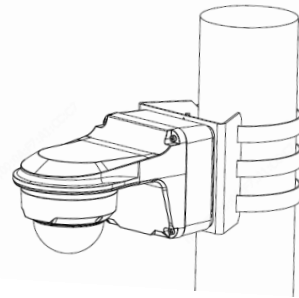

Safety	CE LVD (EN 62368-1:2014+A11:2017) CB (IEC 62368-1:2014) UL (UL 62368-1, 2nd Ed., Issue Date: 2014-12-01)
Environment	CE-RoHS (2011/65/EU;(EU)2015/863); WEEE (2012/19/EU); Reach (Regulation (EC) No 1907/2006)
Protection	IP67 (IEC 60529:1989+AMD1:1999+AMD2:2013)
General	
Power	DC 12V±25%, PoE (IEEE 802.3af)
	Power consumption: Max 8.0W
Power Interface	Ø 5.5mm coaxial power plug
Dimensions (L x W x H)	Φ111 x 95mm (Φ4.4" x 3.7")
Weight	0.45kg (0.992lb)
Material	Metal + Plastic
Working Environment	-30°C ~ 60°C (-22°F ~ 140°F), Humidity: ≤95% RH (non-condensing)
Storage Environment	-30°C ~ 60°C (-22°F ~ 140°F), Humidity: ≤95% RH (non-condensing)
Surge Protection	4KV
Reset Button	N/A

TR-UM06-E-IN

Incline Ceiling Mount

TR-UP06-IN

Pole Mount

TR-A01-IN

Waterproof Joint

TR-SE24-IN

Pendant Mount

TR-SE24-A-IN

Pendant Mount

TR-CM24-IN

Pendant Mount

Junction Mount	Pole Mount
TR-JB03-G-IN	TR-JB07/WM03-G-IN

TR-UM06-E-IN

TR-JB07/WM03-G-IN+TR-UP06-IN

TR-CM24-IN+TR-JB03-G-IN