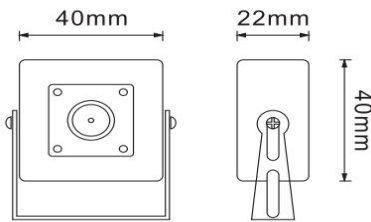

## 2.4 Megapixel 1080P HD 4 In 1 Cameras

### Features

- 1/2.8" 2.4 Megapixel CMOS
- 1080P@25, 1080P@30
- Long Distance, No delay
- Support ICR auto switch
- Support AHD/ CVI/ TVI/ Analog transfer

### Specifications

Camera	
Image Sensor	1/2.8" 2.4 Megapixel CMOS
Effective Pixel	1920(H)×1080(V)
Video Frame Rate	PAL:25fps@1080P NTSC:30fps@1080P
Electronic Shutter	PAL:1/50s~1/100,000s NTSC:1/50s~1/100,000s
Min.Illumination	0.01Lux@F1.2, (0Lux IR on)
OSD	Yes
Synchronization	Internal
TV system	PAL/NTSC
Lens	
Lens	3.7mm
General	
Power Supply	DC12V
Power Consumption	100mA
Working Temperature	-10° C~+50° C