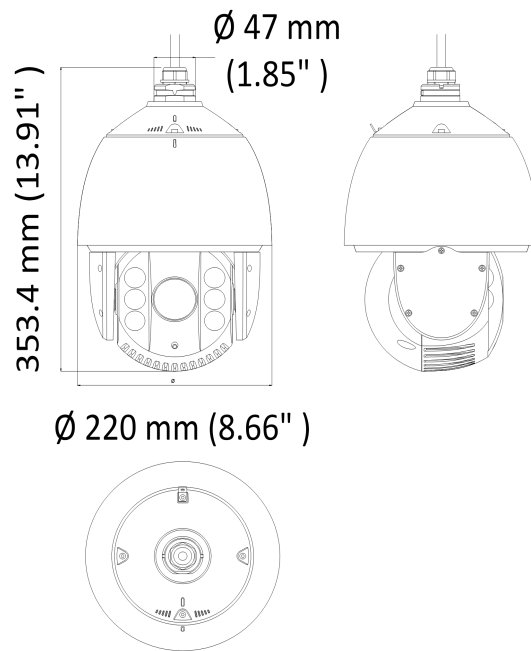

The embedded CMOS chip makes WDR, and real-time 1920 × 1080 resolution possible. With the help of the 25× optical zoom, and IR cut filter, the camera offers more details over an expansive area.

- 1/2.8" HD progressive scan CMOS
- 1920 × 1080 resolution
- 25× optical zoom, 16× digital zoom
- 120 dB true WDR (Wide Dynamic Range)
- Up to 150 m IR distance
- 3D intelligent positioning
- Switchable TVI/AHD/CVI/CVBS video output

Park Action	Preset/Patrol/Pattern/Pan Scan/Tilt Scan/Panorama Scan/Day Mode/Night Mode/None
PTZ Position Display	ON/OFF
Scheduled Task	Preset/Patrol/Pattern/Pan Scan/Tilt Scan/Panorama Scan/Day Mode/Night Mode/Zero Calibration/None
<b>Scheduled Task</b>	
IR Distance	Up to 150 m
IR Intensity	Automatically adjusted depending on the zoom ratio
<b>Input/Output</b>	
Video Output	Switchable TVI/AHD/CVI/CVBS video output, (NTSC or PAL composite, BNC)
RS-485 Interface	Half-duplex mode Self-adaptive HIKVISION, Pelco-P, Pelco-D protocol
UTC function	UTC protocol (or HIKVISION-C protocol in previous DVR)
<b>General</b>	
Menu Language	English
Power	24 VAC Max. 40 W (IR: 14 W)
Working Temperature	-30° C to 65° C (-22° F to 149° F)
Working Humidity	90% or less
Protection Level	IP66 standard (outdoor dome) TVS 4,000 V lightning protection, surge protection and voltage transient protection
Mounting	Various mounting modes optional
Dimension	Ø 220 mm × 353.4 mm (Ø 8.66" × 13.91")
Weight (approx.)	4.5 kg (9.92 lb.)

### Dimensions