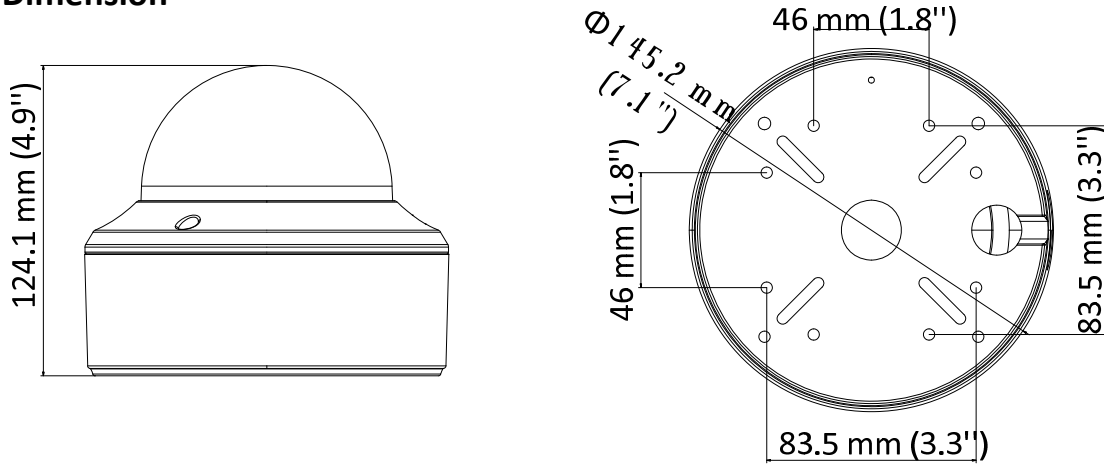

AC346D-OD4Z

5 MP Ultra-Low Light Camera

Specification

Camera	
Image Sensor	5 megapixel progressive scan CMOS
Signal System	PAL/NTSC
Resolution	2560 (H) × 1944 (V)
Min. Illumination	Color: 0.003 Lux@(F1.2, AGC ON), 0 Lux with IR
Frame Rate	TVI: 2 MP@25fps, 2 MP@30fps, 4 MP@25fps, 4 MP@30fps, 5 MP@20fps AHD: 4 MP@25fps, 4 MP@30fps, 5 MP@20fps CVI: 4 MP@25fps, 4 MP@30fps CVBS: PAL, NTSC
Shutter Time	PAL: 1/25 s to 1/50,000 s NTSC: 1/30 s to 1/50,000 s
Lens	2.7 mm to 13.5 mm motorized varifocal lens
Horizontal Field of View	92.3° to 29.3°
Lens Mount	Φ 14
Day & Night	IR cut filter
Angle Adjustment	Pan: 0° to 355°; Tilt: 0° to 75°; Rotate: 0° to 355°
Synchronization	Internal synchronization
WDR (Wide Dynamic Range)	≥ 130 dB
Menu	
AGC	Yes
Day/Night Mode	Auto/Color/BW (Black and White)
White Balance	Auto/Manual
BLC (Backlight Compensation)	Yes
WDR	Yes
3D DNR	Level 1 to 9
Privacy Mask	4 programmable privacy masks
Motion Detection	4 programmable areas
Language	English
Functions	Brightness, Sharpness, 3D DNR, Mirror, Smart IR
Interface	
Video Output	1 HD analog output
Switch Button	TVI/AHD/CVI/CVBS
General	
Operating Conditions	-40 °C to 60 °C (-40 °F to 140 °F), humidity: 90% or less (non-condensing)
Power Supply	-A: 9.6 VDC to 14.4 VDC; 19.2 VAC to 28.8 VAC
Power Consumption	-A: Max. 8 W
Protection Level	IP67, IK10
Material	Metal
IR Range	Up to 60 m
Communication	Up the coax, Protocol: UTC-C (TVI output)
Dimensions	Φ 145.2 mm × 124.1 mm (Φ 7.1" × 4.9")
Weight	Approx. 640 g (1.41 lb.)

AC346D-OD4Z

5 MP Ultra-Low Light Camera

Dimension

Accessory

1273ZJ-140
Wall Mount

1273ZJ-140B
Wall Mount

1275ZJ-SUS
Vertical Pole Mount

1276ZJ-SUS
Corner Mount