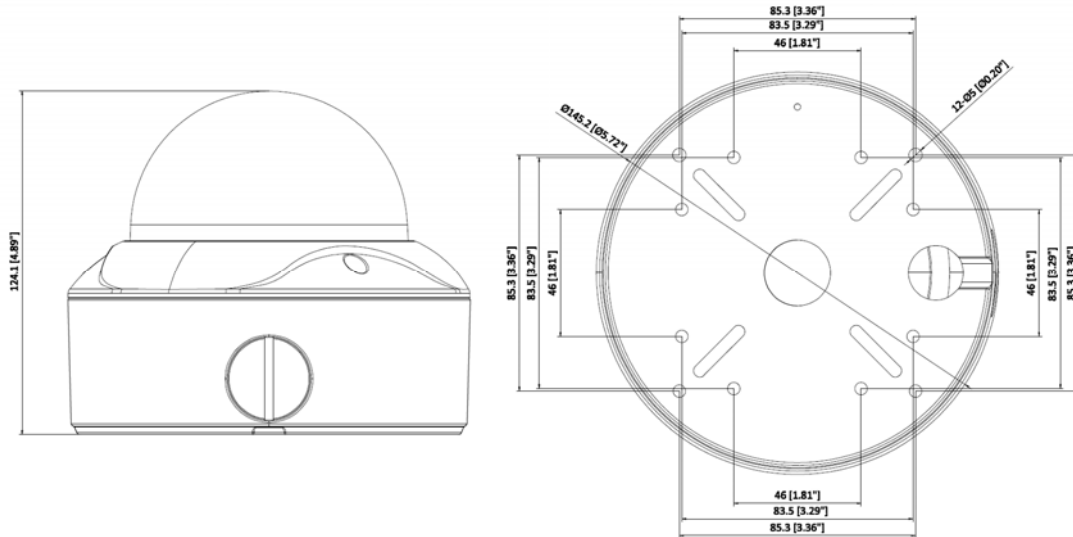

## 8 MP Dome Camera

<b>Camera</b>	
Image Sensor	8.29 megapixel progressive scan CMOS
Frame Rate	TVI: 8MP@12.5fps, 8MP@15fps, 5MP@20fps, 4MP@25fps, 4MP@30fps, 2MP@25fps, 2MP@30fps CVI: 8MP@12.5fps, 8MP@15fps AHD: 5MP@20fps CVBS: 960H P/N
Resolution	3840 (H) × 2160 (V)
Min. illumination	Color: 0.01 Lux @ (F1.2, AGC ON), 0 Lux with IR
Shutter Time	PAL: 1/12.5 s to 1/50, 000 s NTSC: 1/15 s to 1/50, 000 s
Lens	2.7 mm to 13.5 mm motorized vari-focal lens
Horizontal Field of View	108.1° to 45.6°
Lens Mount	Φ14
Day & Night	IR cut filter
Angle Adjustment	Pan: 0° to 355°; Tilt: 0° to 75°; Rotate: 0° to 355°
Synchronization	Internal synchronization
DWDR (Digital Wide Dynamic Range)	105 dB
<b>Menu</b>	
AGC	Yes
D/N Mode	Auto/Color/BW (Black and White)
White Balance	Auto/Manual
BLC	Yes
DWDR (Digital Wide Dynamic Range)	Yes
Functions	Brightness, Sharpness, DNR, Mirror, Smart IR
<b>Interface</b>	
Video Output	1 HD analog output
Switch Button	TVI/AHD/CVI/CVBS
<b>General</b>	
Operating Conditions	-40 °C to 60 °C (-40 °F to 140 °F), humidity: 90% or less (non-condensation)
Power Supply	9 VDC to 15 VDC -A: 9.6 VDC to 14.4 VDC; 19.2 VAC to 28.8 VAC
Power Consumption	Max. 6.4 W -A: Max. 8.2W
Protection Level	IP67
Material	Metal
IR Range	Up to 60 m
Communication	Up the coax, Protocol: UTC-C (TVI output)
Dimensions	Ø 145.2 mm × 124.1 mm (Ø 7.1" × 4.9")
Weight	Approx. 640 g (1.41lb.)

### Dimension