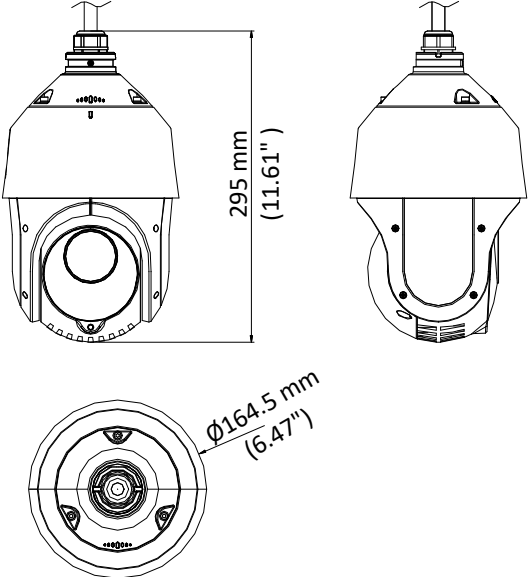

AP112-IR/25X

2 M PIR Turbo 4-Inch Speed Dome

Infrared	
IR Distance	Up to 100 m
IR Intensity	Automatically adjusted depending on the zoom ratio
Input/Output	
Video Output	1 turbo 1080p output/1 CVBS output, (NTSC or PAL composite, BNC)
RS-485 Interface	Half-duplex mode Self-adaptive HIKVISION, Pelco-P, Pelco-D protocol
UTC function	UTC protocol (or HIKVISION-C protocol in previous DVR)
General	
Menu Language	English
Power	12 VDC Max.20 W (IR:7 W)
Working Temperature	-30° C to 65° C (-22° F to 149° F)
Working Humidity	90% or less
Protection Level	IP66 standard (outdoor dome) TVS 4,000 V lightning protection, surge protection and voltage transient protection
Mounting	Various mounting modes optional
Dimension	Ø 164.5 mm × 295 mm (Ø 6.47" × 11.61")
Weight (approx.)	2 Kg (4.41 lb.)

AP112-IR/25X

2 MP IR Turbo 4-Inch Speed Dome

Dimensions

Accessories

1602ZJ
Wall Mount

1602ZJ-Conner
Conner Mount

1602ZJ-Pole
Pole Mount

1602ZJ-Box
Box Mount