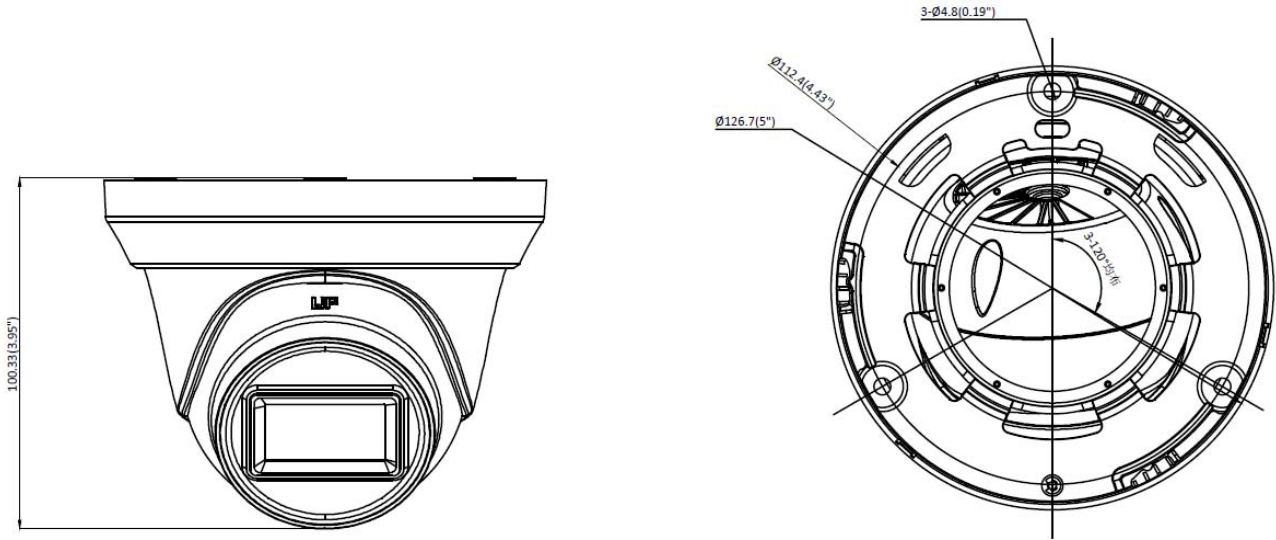

▪ **Available Model**

AC328-FD4/L 2.8mm

▪ **Accessory**

▪ **Optional**

1275ZJ-SUS	1280ZJ-M	1272ZJ-130-TRL	1276ZJ-SUS