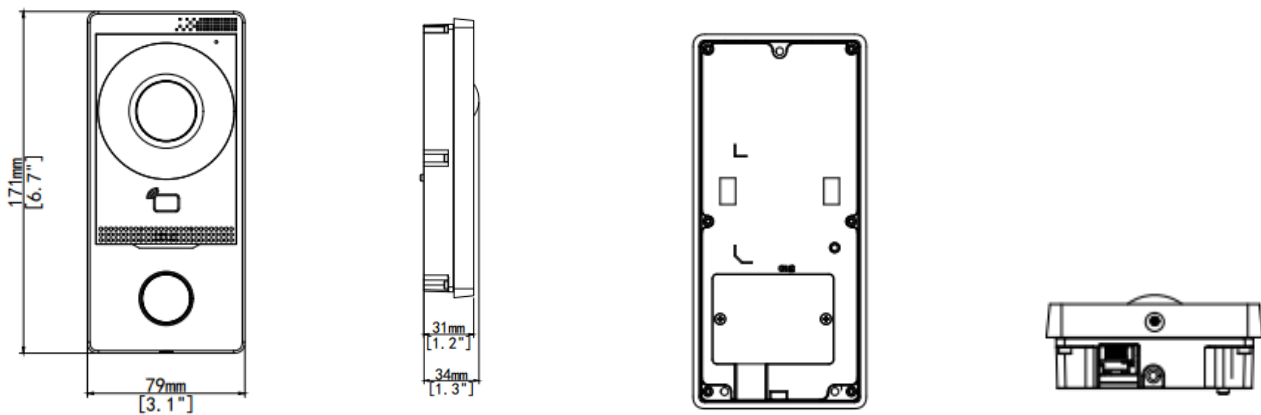

Weight	0.377kg
Interface	Power supply*1, network interface*1, RS485*1, IO output*2, IO input*8, TF card slot*1
Communication mode	100Mbps network interface, supports IEEE802.3af; Wi-Fi
Dimensions (LxHxW)	193.2mm*143.4mm*25mm
Operating environment	- 10°C to 55°C, 10% to 90% RH noncondensing, indoor

Dimensions

OEU-201S-HMK-W