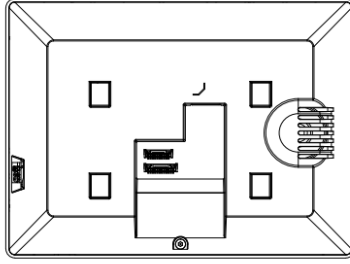

Zhejiang Uniview Technologies Co., Ltd.

Xietong Street No. 369, Binjiang District, Hangzhou, China (310051)

Email: overseasbusiness@uniview.com; globalsupport@uniview.com

<http://www.uniview.com>

©2023 Zhejiang Uniview Technologies Co., Ltd. All rights reserved.

* Product specifications and availability are subject to change without notice.