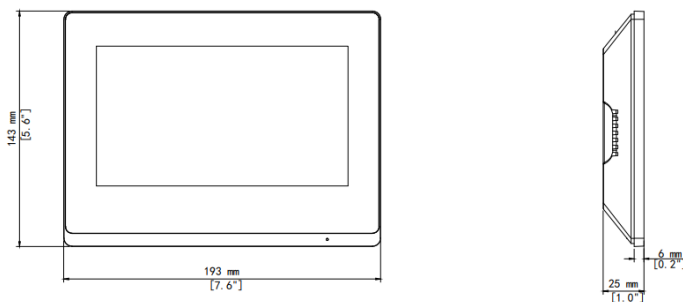

OEI-372S-H-W