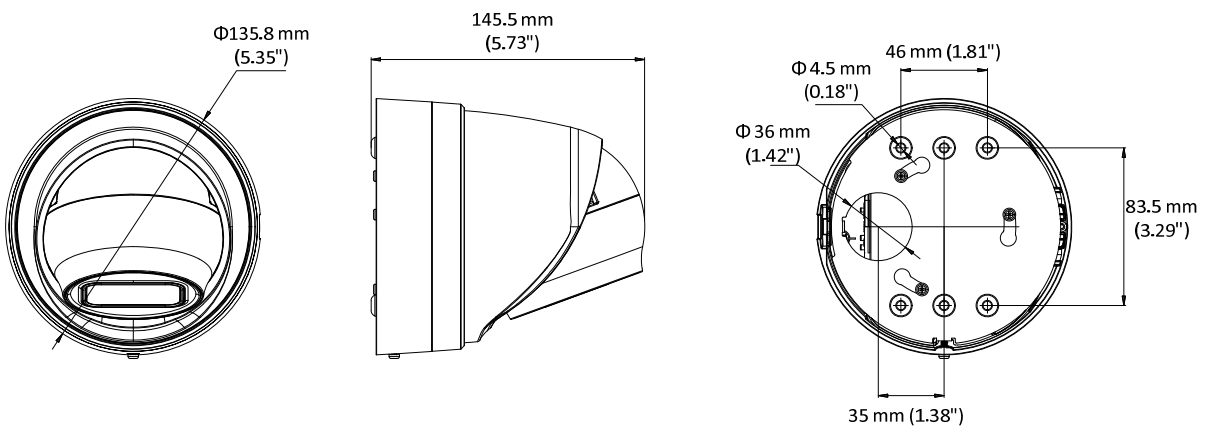

NC325-XDZ

5 MP WDR Vari-focal Network Turret Camera

Dimensions

Accessories

EAST COAST

59-43 Fresh Meadows Lane
Fresh Meadow, NY
1(718)767-0099

WEST COAST

15222 Stafford Street
City of Industry, CA
1(323)234-2835