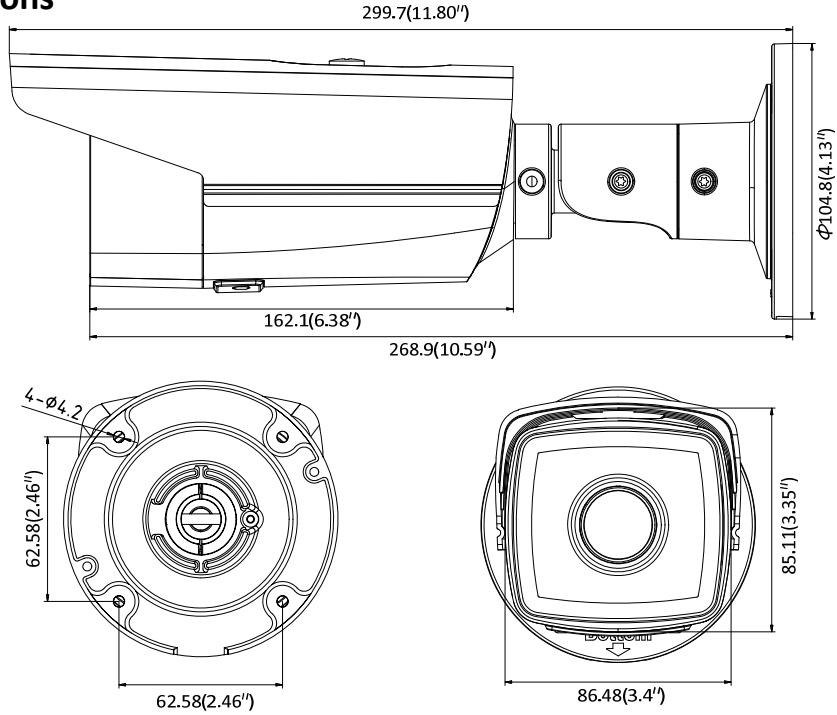

NC325-XB

5 MP Network Bullet Camera

General Function	One-key Reset, Anti-Flicker, Heartbeat, Mirror, Password Protection, Privacy Mask, Watermark, IP Address Filter
Interface	
Communication Interface	1 RJ45 10M/100M self-adaptive Ethernet port
On-board Storage	Built-in microSD/SDHC/SDXC slot, up to 128 GB
Smart Feature-set	
Behavior Analysis	Line crossing detection, intrusion detection, unattended baggage detection, object removal detection
Line Crossing Detection	Cross a pre-defined virtual line, up to 1 pre-defined virtual lines supported
Intrusion Detection	Enter and loiter in a pre-defined virtual region, up to 1 pre-defined virtual regions supported
Object Removal Detection	Objects removed from the pre-defined region, such as the exhibits on display.
Unattended Baggage Detection	Objects left over in the pre-defined region such as the baggage, purse, dangerous materials
Face Detection	Human face appears in the image can be detected and trigger linkage method
General	
Operating Conditions	-30 °C to +60 °C (-22 °F to +140 °F), Humidity 95% or less (non-condensing)
Power Supply	12 VDC ± 25%, PoE(802.3af 42.5 – 57V, class 3)
Power Consumption	12 VDC ± 25%, 7 W; PoE, 9 W
IR Range	Up to 50 m
Protection Level	IP67
Dimensions	Camera: $\Phi 104.8 \times 299.7$ mm ($\Phi 4.13'' \times 11.8''$) Package: $386 \times 156 \times 155$ mm ($15.2'' \times 6.14'' \times 6.1''$)
Weight	1200 g (2.65 lb.)

NC325-XB

5 MP Network Bullet Camera

Dimensions

Unit: mm

Accessories

1280ZJ-S
Junction Box

EAST COAST

59-43 Fresh Meadows Lane
Fresh Meadow, NY
1(718)767-0099