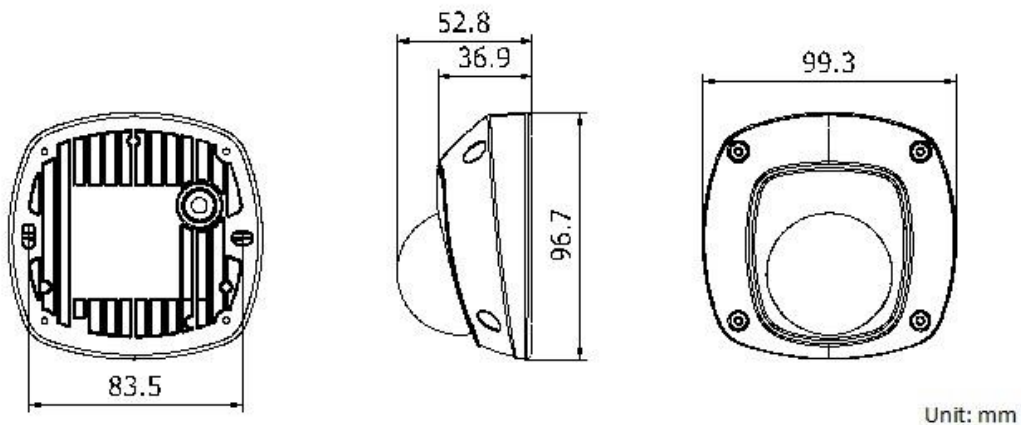

NC325-WDA/2.8mm

5MP CMOS ICR Infrared Network Mini Dome Camera

General	
Operating Conditions	-30 °C – 60 °C (-22 °F – 140 °F), Humidity 95% or less (non-condensing)
Power Supply	DC12V ± 25%, PoE (802.3af)
Power Consumption	Max. 5W
IR Range	Max. 9W with pan and tilt Max. 10 meters
Protection Level	IP67, IK8
Dimensions	99.3 × 96.7 × 52.8 mm (3.9" × 3.8" × 2.1")
Weight	600g (1.32lbs)

Dimension

EAST COAST

59-43 Fresh Meadows Lane
Fresh Meadow, NY
1(718)767-0099

WEST COAST

15222 Stafford Street
City of Industry, CA
1(323)234-2835