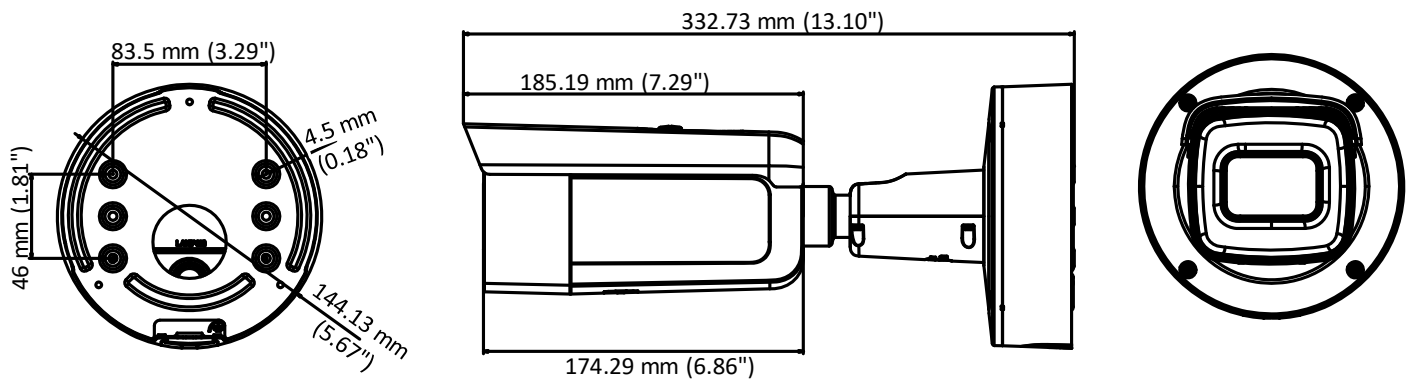

NC325-VBZ

5 MP WDR Vari-focal Network Bullet Camera

Dimensions

EAST COAST

59-43 Fresh Meadows Lane
Fresh Meadow, NY
1(718)767-0099

WEST COAST

15222 Stafford Street
City of Industry, CA
1(323)234-2835