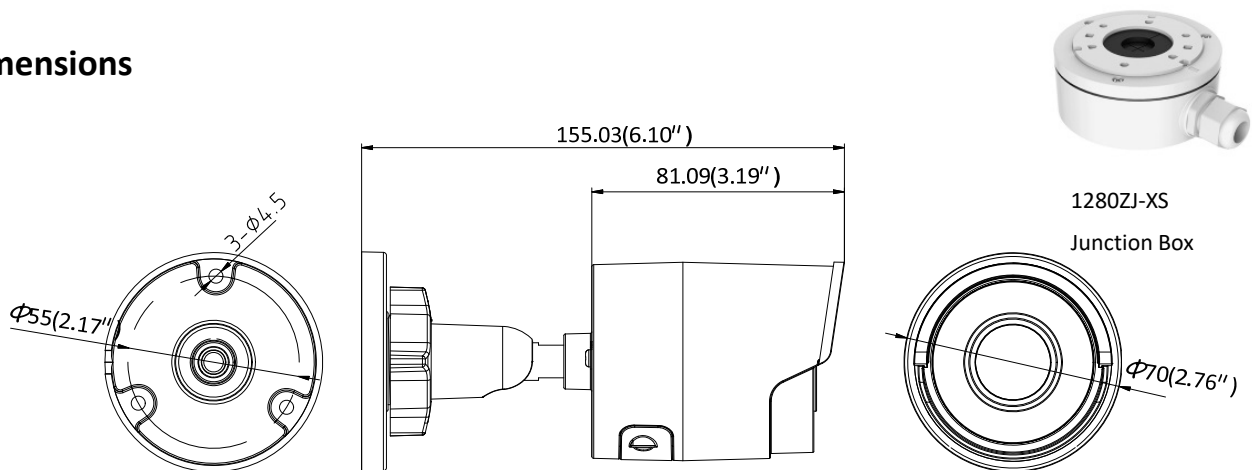

### Specification

<b>Camera</b>	
Image Sensor	1/2.9" Progressive Scan CMOS
Min. Illumination	Color: 0.01 lux @(F1.2, AGC ON), 0 lux with IR
Shutter Speed	1/3 s to 1/100,000 s
Slow Shutter	Support
Lens	2.8 mm, horizontal field of view: 81° 4 mm, horizontal field of view: 63.5° 6 mm, horizontal field of view: 50° 8 mm, horizontal field of view: 33° 12 mm, horizontal field of view: 16°
Lens Mount	M12
Iris	F2.0
Day & Night	IR cut filter
DNR	3D DNR
Wide Dynamic Range	120dB
3-Axis Adjustment(bracket)	Pan: 0° to 360°, tilt: 0° to 90°, rotate: 0° to 360°
<b>Compression Standard</b>	
Video Compression	Main stream: H.265/H.264 Sub stream: H.265/H.264/MJPEG Third stream: H.265/H.264
H.264 Type	Main Profile/High Profile
H.264+	Support
H.265 Type	Main Profile
H.265+	Support
Video Bit Rate	32 Kbps to 16 Mbps
<b>Image</b>	
Max. Resolution	2560 × 1920
Main Stream	50Hz: 20 fps (2560 × 1920), 25 fps (2560 × 1440, 2048 × 1536, 1920 × 1080, 1280 × 720) 60Hz: 20 fps (2560 × 1920), 30 fps (2560 × 1440, 2048 × 1536, 1920 × 1080, 1280 × 720)
Sub Stream	50Hz: 25fps (640 × 360, 352 × 288) 60Hz: 30fps (640 × 360, 352 × 240)
Third Stream	50Hz: 25fps (1280 × 720, 640 × 360, 352 × 288) 60Hz: 30fps (1280 × 720, 640 × 360, 352 × 240)
Image Enhancement	BLC/3D DNR
Image Settings	Support rotate mode. Brightness, contrast, saturation, and sharpness are adjustable via web browser and client software
ROI (Region of Interest)	Support 1 fixed region for mainstream and sub stream separately
Day/Night Switch	Auto/Scheduled
<b>Network</b>	
Network Storage	Support microSD/SDHC/SDXC card (128G) local storage, NAS (NFS/SMB/CIFS), ANR
Alarm Trigger	Motion Detection, Tampering Alarm, Network Disconnected, IP Address Conflict, Illegal Login, HDD full, HDD error
Protocols	TCP/IP, UDP, ICMP, HTTP, HTTPS, FTP, DHCP, DNS, DDNS, RTP, RTSP, RTCP, PPPoE, NTP, UPnP, SMTP, SNMP, IGMP, 802.1X, QoS, IPv6
Standard	ONVIF (PROFILE S, PROFILE G), PSIA, CGI, ISAPI

### Dimensions